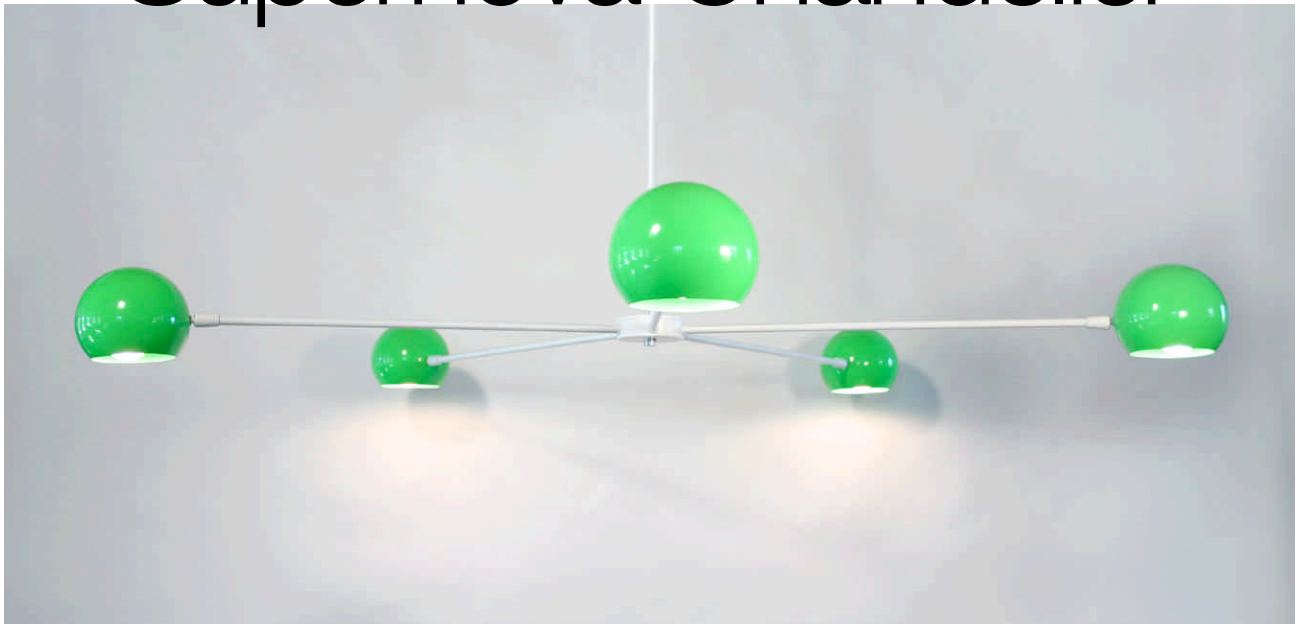

Supernova Chandelier

Introducing the Supernova Chandelier.

An orbiting five-light chandelier that can brighten the night.

With a high gloss powder coated finish,
our new Supernova is well suited to restaurants, retail, residential
and other-worldly realms.

Shades available in our standard line of colors
and 4 Day-Glo colors as well.

Dimensions: 62 x 7"
Wattage: 75 per arm / Medium base R-20 bulbs
Standard stem length: 24"
Custom stems available
(12", 18", 30", 36", 42", 48", 60", 72")