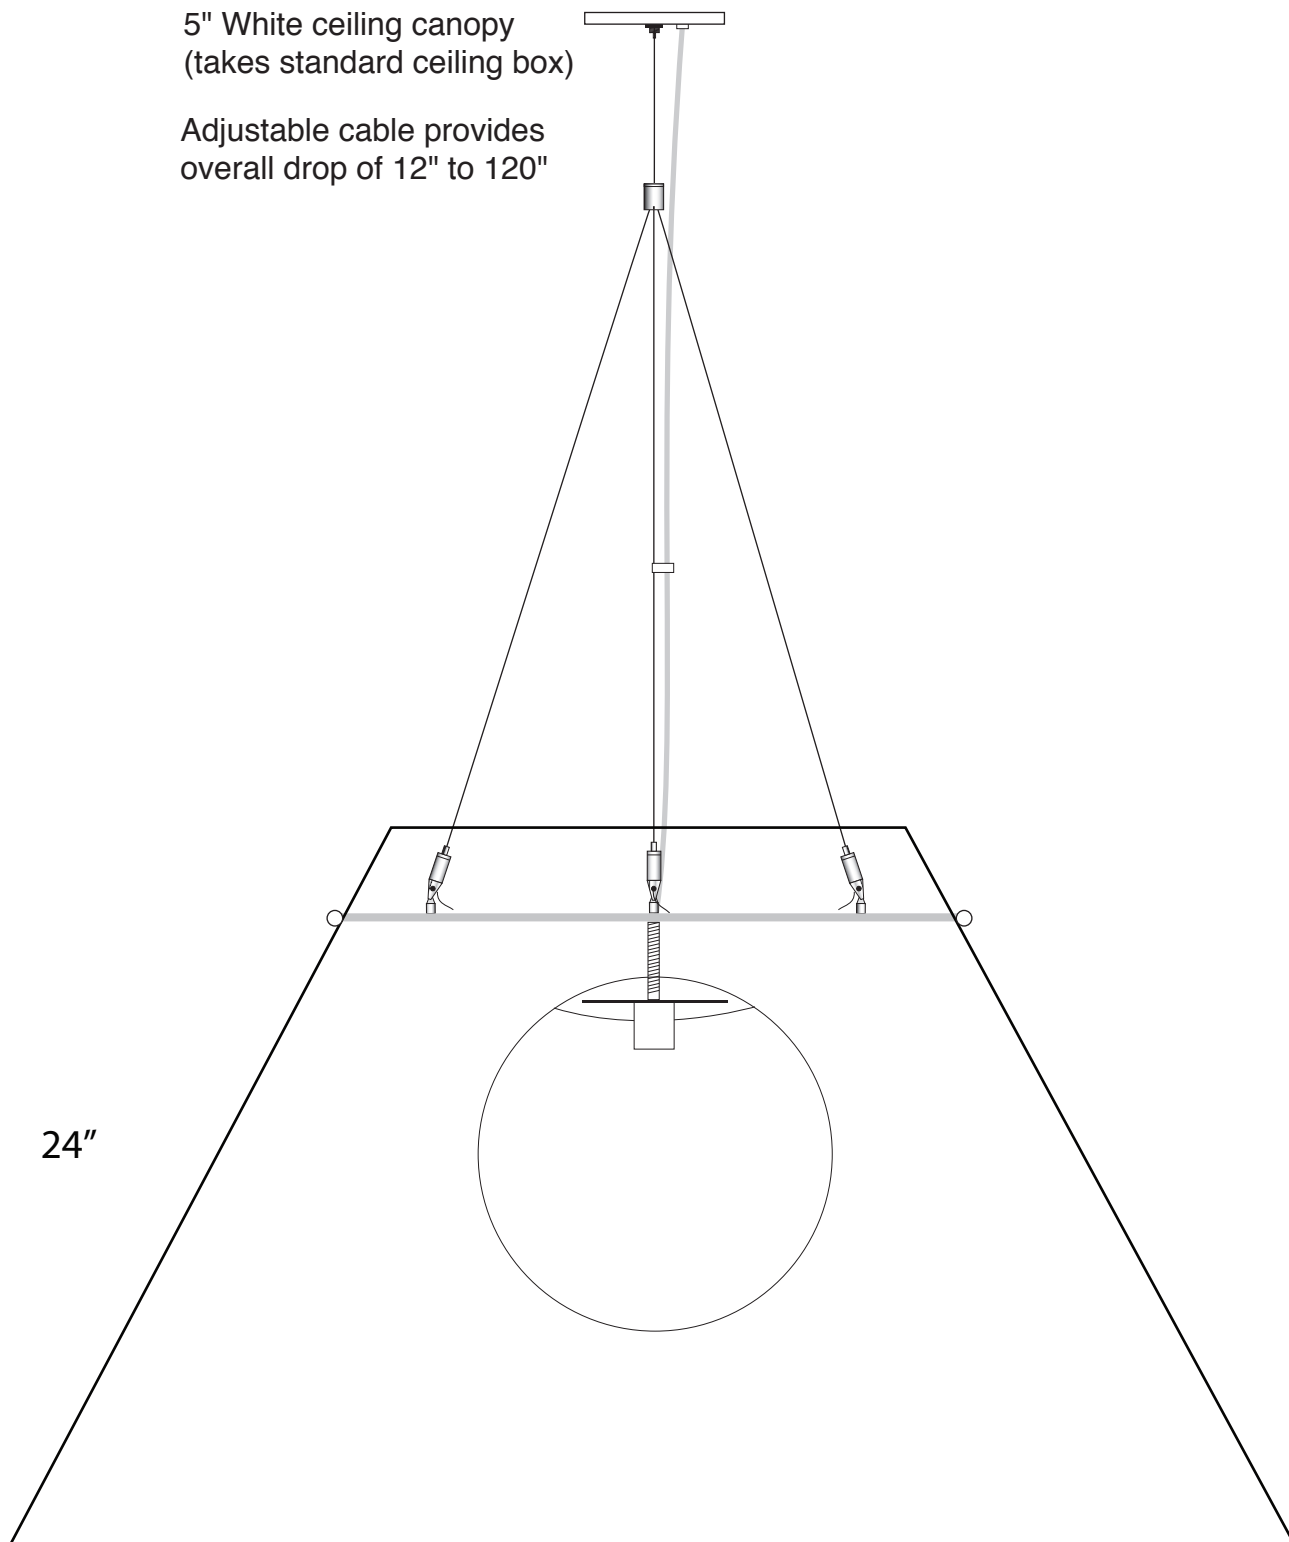

Stellar

5" White ceiling canopy
(takes standard ceiling box)

Adjustable cable provides
overall drop of 12" to 120"

24"

41"