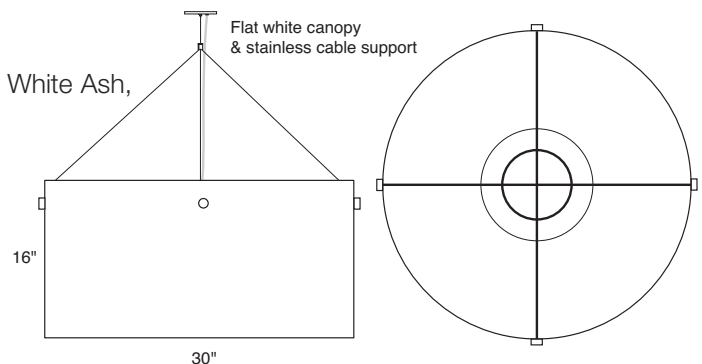

Satellite Chandelier

Introducing the Satellite Chandelier.

A minimal contemporary design combining a pure white light and our natural wood veneer finish. The Satellite orbits nicely above lobbies, conference tables, bars or entry ways.

Dimensions: 30 x 16" Weight: 17 lbs.
 Available in Bamboo, Birch, Maple, Cherry, Zebrawood, Wengé, Lime, Lemon, Mandarin, Vermillion, White Ash, Blue, Grey, Green, Black Oak, Douglas Fir, Zebrano.
 (All veneers are FSC Certified).

- 35 Watt Dimmable Integrated LED
- 32 Watt LED Retrofit

LED Specifications:

Voltage	Wattage	Lumens	CCT	CRI	Lifetime
120/277	35	4000	2700k	80	60,000 hrs

Adjustable cable suspension system for drop of 6 -120"
 Made in USA UL Listed