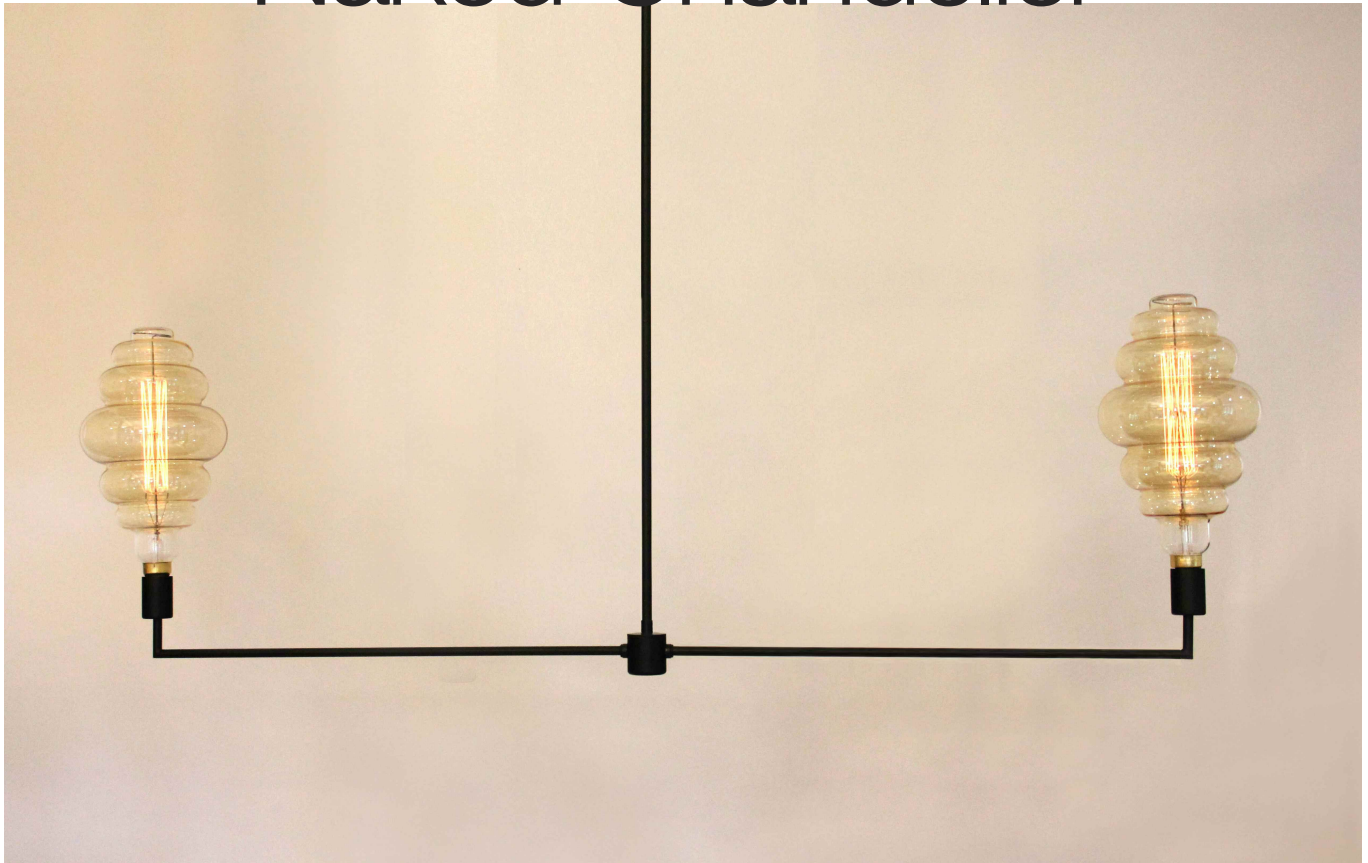

# Naked Chandelier

## Introducing Naked

The chandelier that's comfortable in its own skin. With voluptuous bare bulbs the Naked Chandelier prides itself on a less is more aesthetic. In rounded, ridged or Edison LED bulbs, the Naked Chandelier will wow and inspire with its sublime sculptural assets.

Dimensions: 62 x 18" Weight: 5 lbs.  
Available in Venus, Mars or Edison LED bulbs.

- 120 Watt Dimmable Incandescent
- 8 Watt Dimmable LED Edison Bulb

Wattage: 4 Watts per arm 4" Edison Bulb (LED)  
60 Watts per arm 15" Bulbs (Incand.)

Voltage: 120 Volt  
Standard stem length: 36"  
Custom stems available.  
Made in USA UL Listed