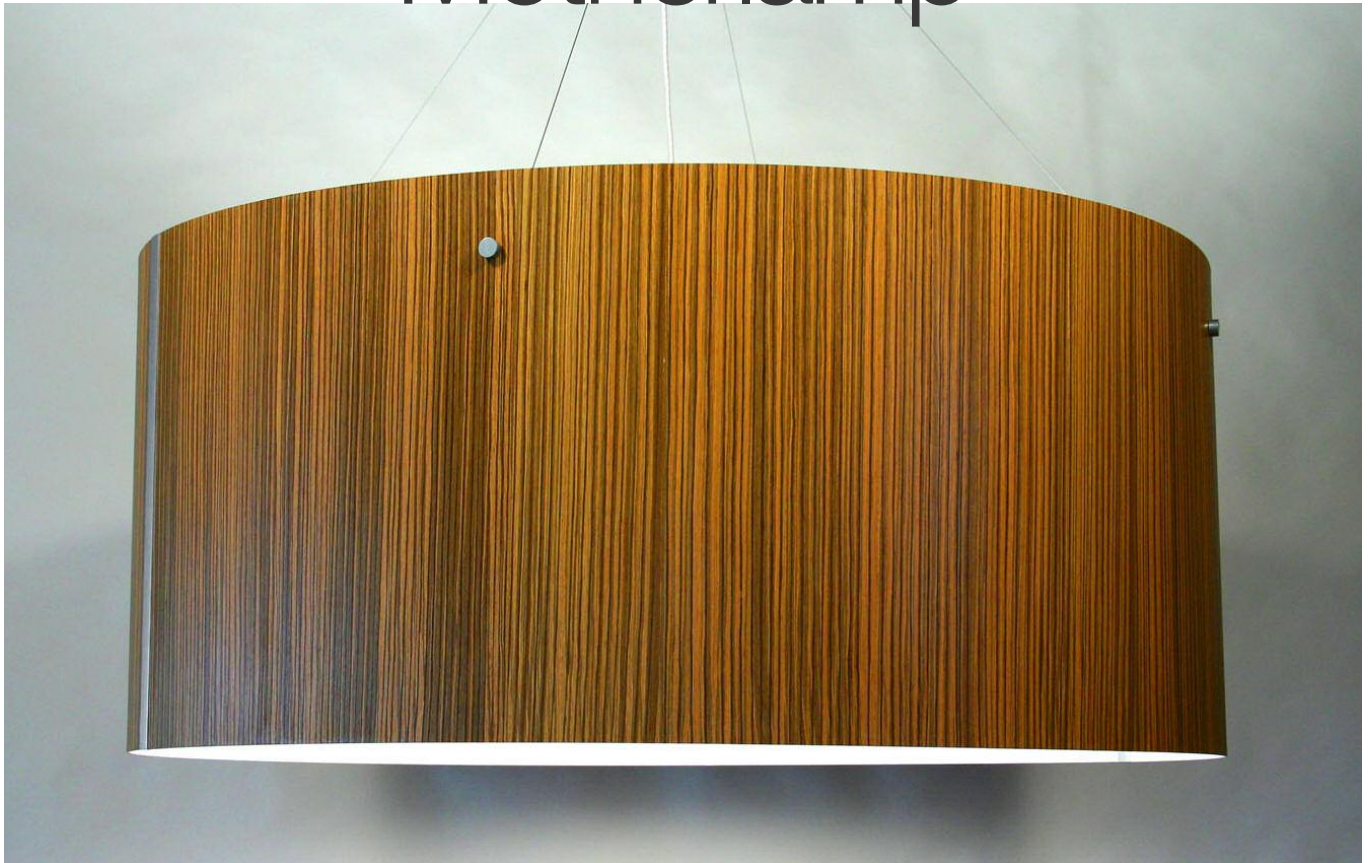

Motherlamp

Introducing the Motherlamp

A gigantic new lamp in natural wood veneer and polycarbonate. Our new Motherlamp hovers nicely over just about anything. Get ready to bathe in its massive warm glow and be transported. The perfect fixture for entryways, bars, restaurants, and hotels. Natural wood veneer with polycarbonate laminate.

Dimensions: 48 x 21" Weight: 26 lbs.

Comes with a white 12" glass globe
 Available in Bamboo, Birch, Maple, Cherry, Zebrawood,
 Wengé, Lime, Lemon, Mandarin Pama,
 (All veneers are FSC Certified).

Available in: