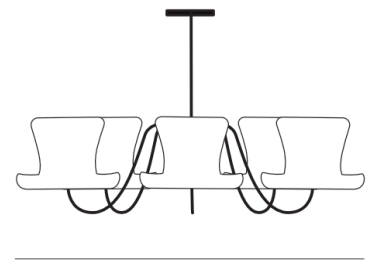

Hat Chandelier

Our Classic Hat Chandelier

For Maximum style and fashion panache it's the Hat Chandelier. In natural straw hand sewn with beautiful grosgrain black ribbons and an elegant retro satin black powder coat steel armature.

Dimensions: 30 x 16"
 Metal Finish: Satin Black
 Available in: 95 Watts, Uses 19 Watt LED Bulb

A-19 Medium Base for 19 Watt LED Bulb

Made in USA

30" Diameter x 15" Height