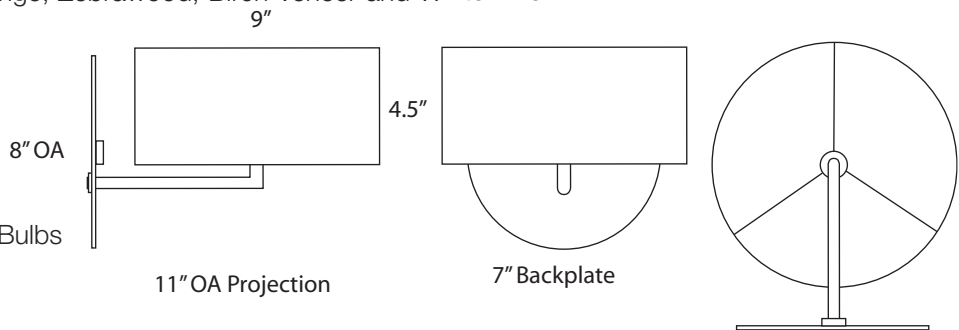

Dot Sconce

Introducing the Dot Sconce.

A contemporary design from Lampa that features the elegance of wood or pure white light. With a new brushed nickel finish, the Dot Sconce shines brightly in bedrooms, hallways, offices or anywhere beautiful light is needed.

Available in Maple, Cherry, Wenge, Zebrawood, Birch Veneer and White Linen.

Dimensions: 9 x 8 x 11"
 Shade: 4.5 x 9"
 Backplate: 7" Backplate
 Wattage: 5 Watts (LED)
 Voltage: 120 Volt

5 Watt LED Candleabra Globe Bulbs