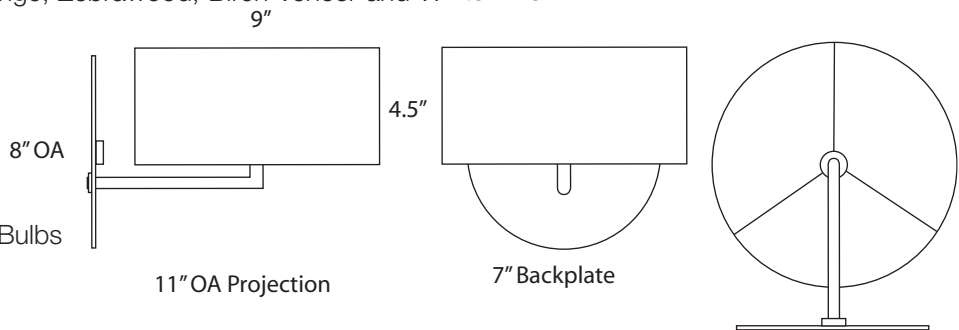

Dot Sconce

Introducing the Dot Sconce.

A contemporary design from Lampa that features the elegance of wood or pure white light. With a new brushed nickel finish, the Dot Sconce shines brightly in bedrooms, hallways, offices or anywhere beautiful light is needed.

Available in Maple, Cherry, Wenge, Zebrawood, Birch Veneer and White Linen.

Dimensions: 9 x 8 x 11"
 Shade: 4.5 x 9"
 Backplate: 7" Backplate
 Wattage: 5 Watts
 Voltage: 120 Volt

5 Watt LED Candleabra Globe Bulbs