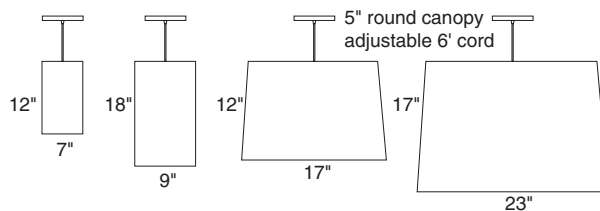

# Dot & Dash Pendants

Introducing the Dot & Dash Pendants

A naturally pleasing new light source in beautiful wood veneer. Our new Dot and Dash Pendants come in four sizes. With finishes in Maple, Cherry, Wenge, Zebrawood, Birch, Pama and White Linen. Of course custom orders are always welcome. Please call us for a quote.

Dimensions:

Dash	7 x 13"
Large Dash	9 x 18"
Small Dot	17 x 12"
Large Dot	23 x 17"

All available in:

- 75-150 Watt incandescent
- 26 Watt GU-24 / 4-Pin Compact Fluorescent
- 120 Volt or 277 Volt

White powder coated canopy/6' White adjustable cord  
UL Listed