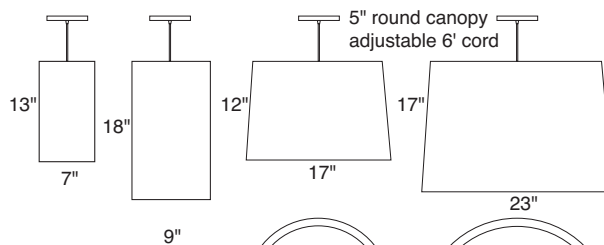

Dot & Dash Pendants

Introducing the Dot & Dash Pendants

A naturally pleasing new light source in beautiful wood veneer. Our new Dot and Dash Pendants come in four sizes. With finishes in Maple, Cherry, Wenge, Zebrawood, Birch, Pama and White Linen. Of course custom orders are always welcome. Please call us for a quote.

Dimensions:

Dash	7 x 13"
Large Dash	9 x 18"
Small Dot	17 x 12"
Large Dot	23 x 17"

All available in:

- 75-150 Watt incandescent
- 26 Watt GU-24 / 4-Pin Compact Fluorescent
- 120 Volt or 277 Volt

White powder coated canopy/6' White adjustable cord
UL Listed