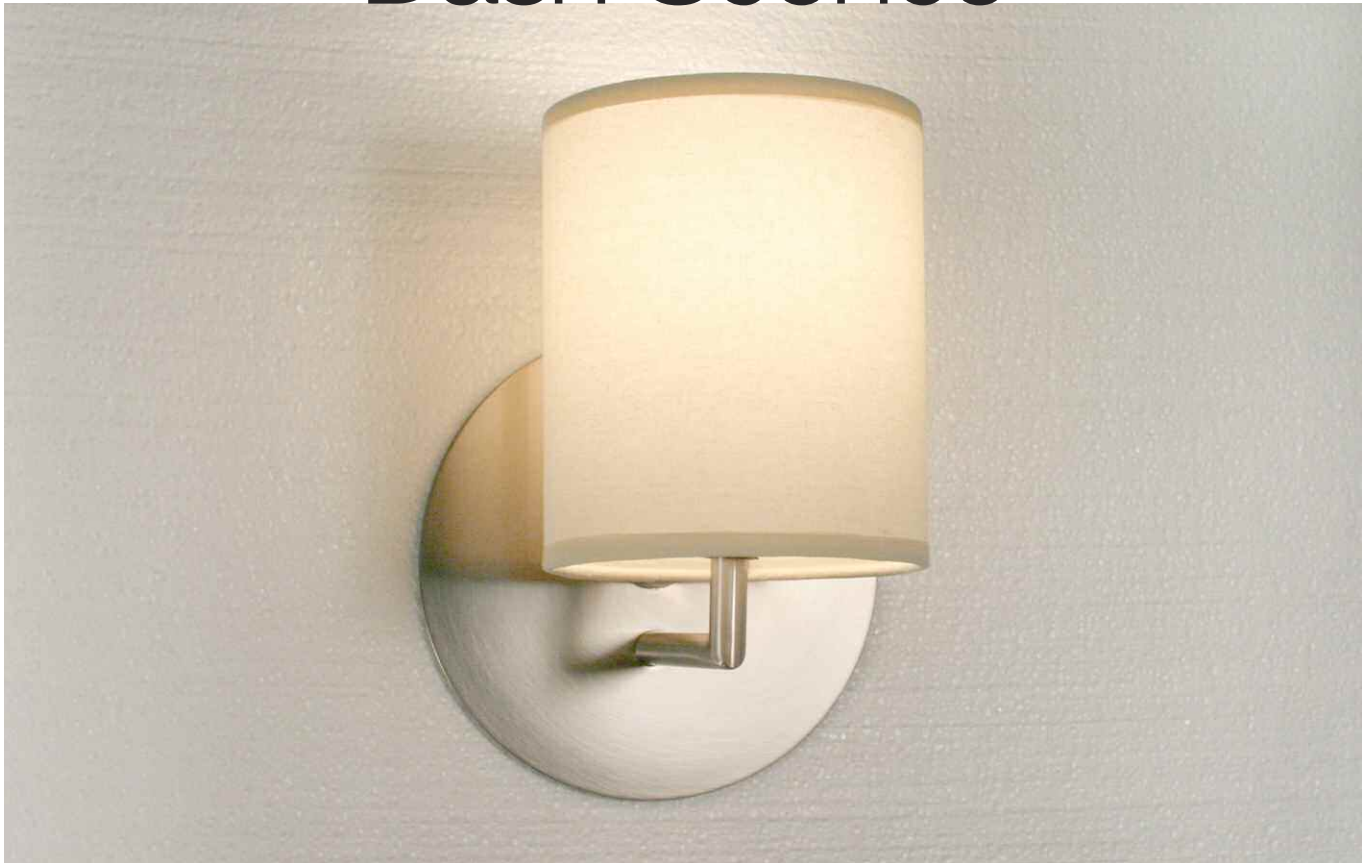

Dash Sconce

Introducing the Dash Sconce

A simply elegant new lighting solution in linen and brushed nickel. The Dash Sconce is perfectly suited to residential as well as hospitality settings. With a medium base A-19 socket the Dash Sconce can accommodate most LED Retrofit bulbs.

Dimensions: 7 x 9 x 6.5"
 Shade: 5 x 5 x 6.5"
 Backplate: 7" Backplate
 Wattage: 19 Watt (LED)
 Voltage: 120 Volt
 Made in USA UL Listed