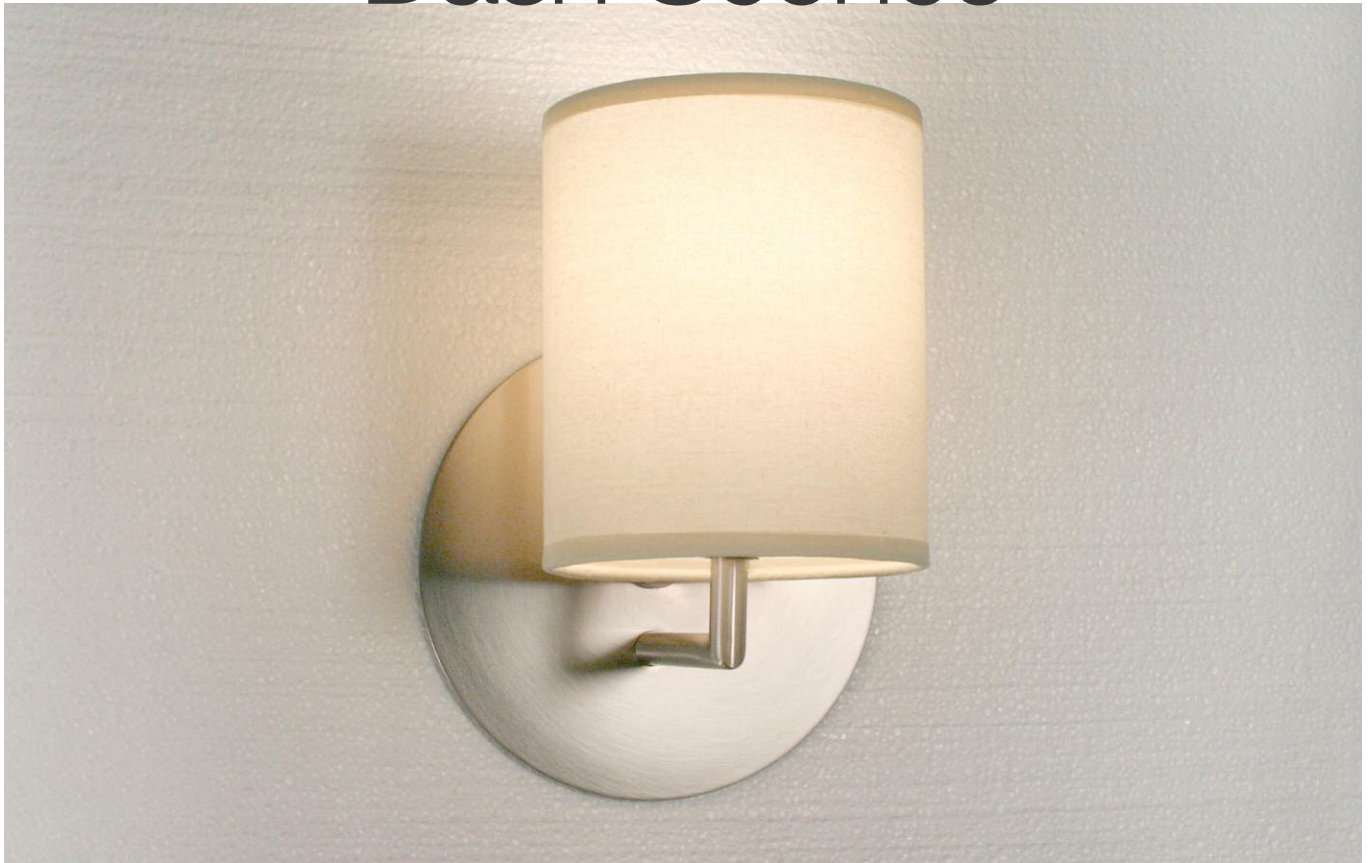

Dash Sconce

Introducing the Dash Sconce

A simply elegant new lighting solution in linen and brushed nickel. The Dash Sconce is perfectly suited to residential as well as hospitality settings. With a medium base A-19 socket the Dash Sconce can accommodate most energy-saving screw-in compact fluorescents.

Dimensions: 7 x 9 x 6.5"
 Shade: 5 x 5 x 6.5"
 Backplate: 7" Backplate
 Wattage: 100 Incandescent
 Voltage: 120 Volt
 Medium base bulb
 UL Listed