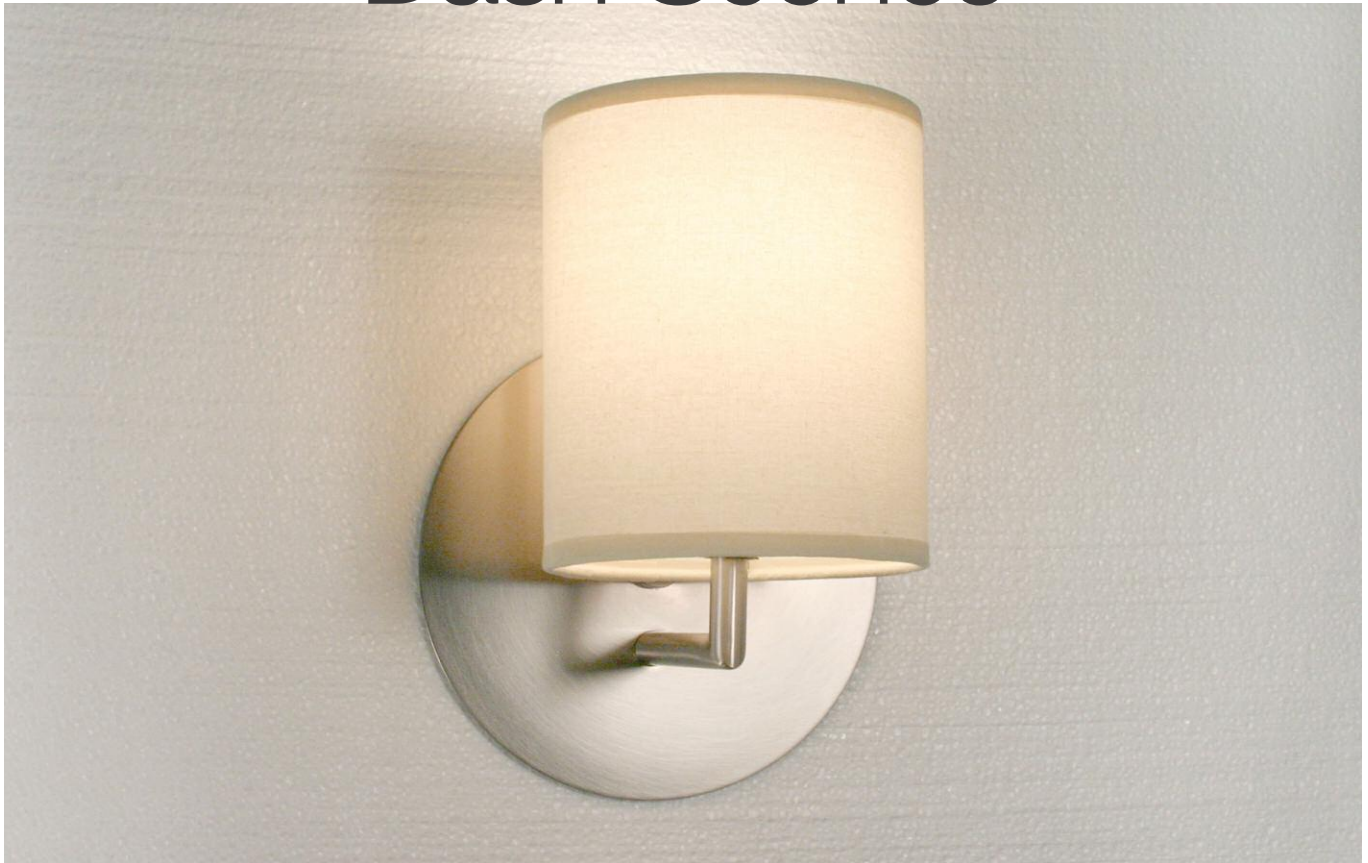

Dash Sconce

Introducing the Dash Sconce

A simply elegant new lighting solution in linen and brushed nickel. The Dash Sconce is perfectly suited to residential as well as hospitality settings. With a medium base A-19 socket the Dash Sconce can accommodate most energy-saving screw-in compact fluorescents.

- Dimensions: 7 x 9 x 6.5"
 Shade: 5 x 5 x 6.5"
 Backplate: 7" Backplate
 Wattage: 100 Incandescent
 Voltage: 120 Volt
- 75 Watt incandescent
 - 26 Watt Gx24q-3 4-Pin CFL
 - 120 Volt or 277 Volt
- UL Listed