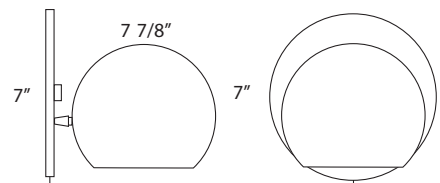

With a matte white backplate or overall color. The Cobble swivels 360°,
uses a 6 watt R-20 LED bulb and provides 450 lumens at a warm 3000k.

Dimensions: 7 x 7 x 7 7/8"
Wattage: 6 Watt R-20 LED Bulb
Voltage: 120 Volt
Switch: Available with Micro Toggle Switch or Hard Wired
Made in USA UL Listed