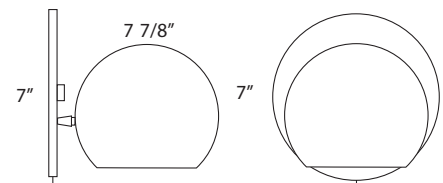

With a matte white backplate or overall color. The Cobble swivels 360°,
uses a 6 watt R-20 LED bulb and provides 450 lumens at a warm 3000k.

Dimensions: 7 x 7 x 7 7/8"
Wattage: 6 Watt Takes Par-16 Flood LED Bulb (50 watt equivalent)
Voltage: 120 Volt
Switch: Available with Micro Toggle Switch or Hard Wired
Made in USA UL Listed