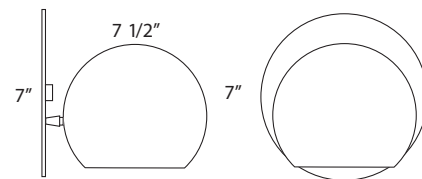

Cobble Sconce

Introducing the Cobble Sconce

A bigger smooth round light in rich organic colors.

The Cobble Sconce comes in six terrific shades, Clay, Canary, Lichen, Watermelon, Orange and White. With a matte white backplate, the Cobble swivels 360°. The Cobble uses a 60 watt reflector bulb to illuminate.

Dimensions: 7 x 7 x 7 1/2"
 Wattage: 60 watt R-20 reflector bulb
 Voltage: 120 Volt
 UL Listed