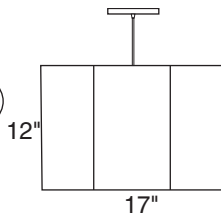

Ready to hang with white ceiling canopy and adjustable cord.

Dimensions:

Small 17" x 12"

Large 28" x 17"

with diffuser

17"

with diffuser

23"