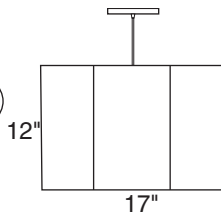

Ready to hang with white ceiling canopy and adjustable cord.

Dimensions:

Small 17 x 12"

Large 23 x 17"

Wattage: 75-150 incandescent

26-42 watt compact fluorescent

White powder coated canopy

6' White adjustable cord

UL Listed

with diffuser

12"

17"

with diffuser

17"

23"