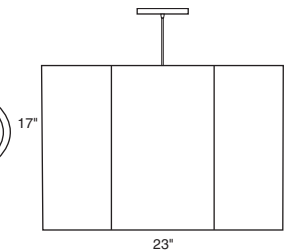

Ready to hang with white ceiling canopy and adjustable cord.

Dimensions:

Small 17" x 12"

Large 28" x 17"

with diffuser

17"

with diffuser

23"