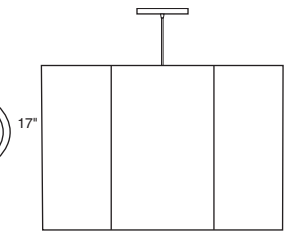

Ready to hang with white ceiling canopy and adjustable cord.

Dimensions:

Small 17 x 12"

Large 23 x 17"

Wattage: 75-150 incandescent

26-42 watt compact fluorescent

White powder coated canopy

6' White adjustable cord

UL Listed

with diffuser

12"

17"

with diffuser

17"

23"