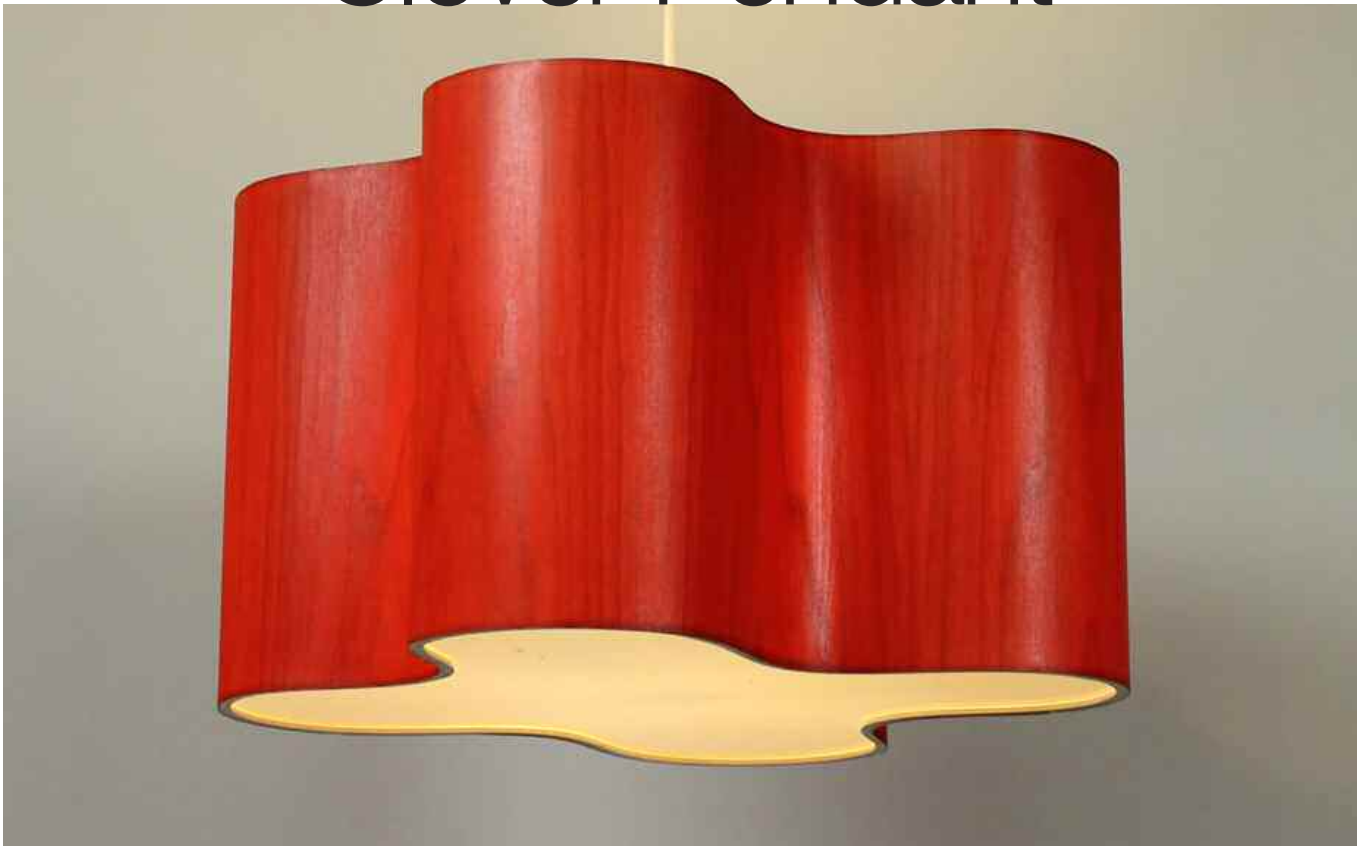

# Clover Pendant

## Introducing the Clover Pendant

A curvaceous yet naturally occurring light source in beautiful wood veneer.

The Clover Pendant comes in White Linen, Maple, Cherry, Wenge, Birch, and Zebrawood veneer. Ready to hang with white ceiling canopy and 6' adjustable cord.

### Dimensions:

28 x 17"