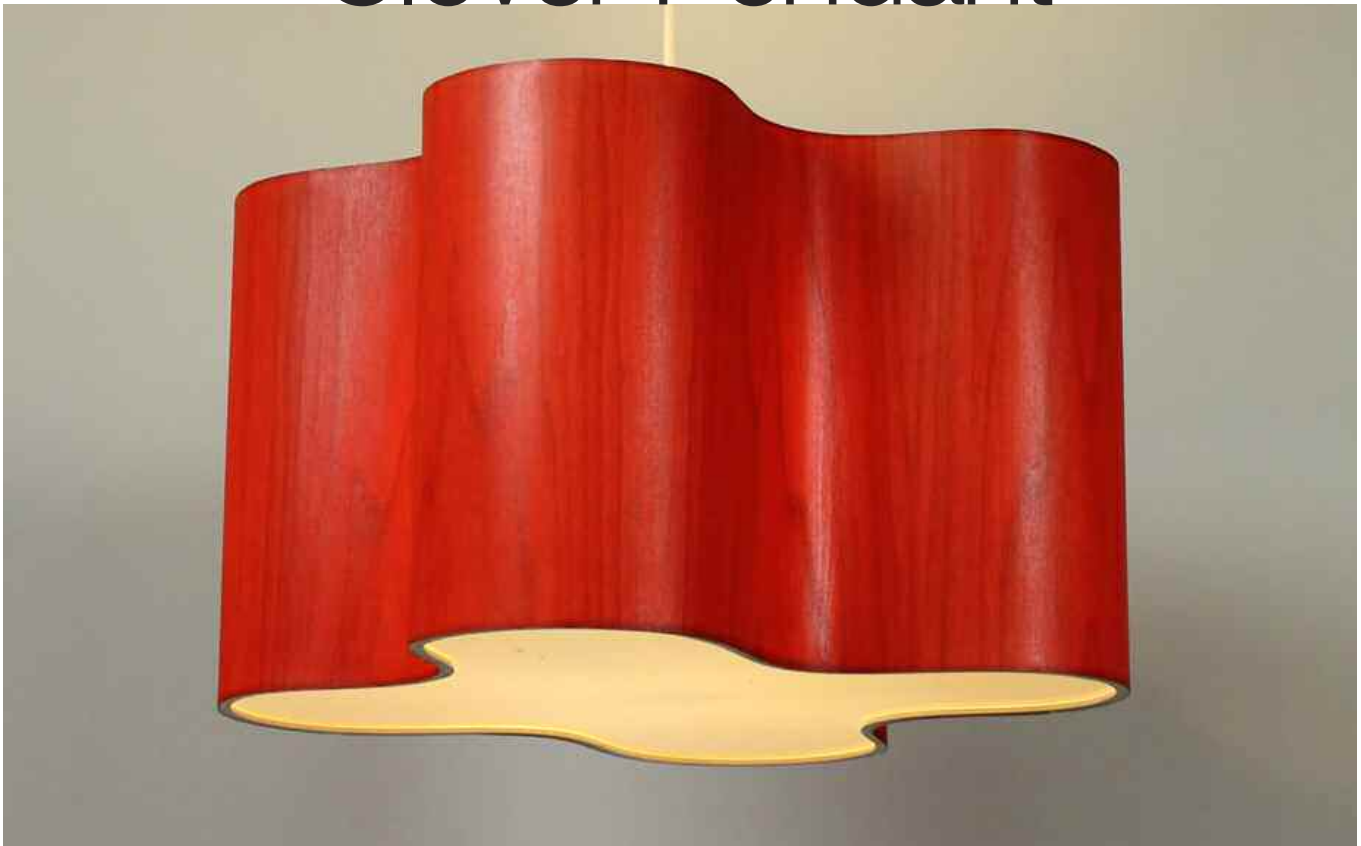

Clover Pendant

Introducing the Clover Pendant

A curvaceous yet naturally occurring light source in beautiful wood veneer.

The Clover Pendant comes in White Linen, Maple, Cherry, Wenge, Birch, and Zebrawood veneer. Ready to hang with white ceiling canopy and 6' adjustable cord.

Dimensions:

28 x 17"

Available in:

- 19 Watt Dimmable LED Retrofit
- 35 Watt Dimmable LED

Voltage	Wattage	Lumens	CCT	CRI	Lifetime
120/277	35	4000	2700k	80	60,000 hrs

White powder coated canopy / 6' White adjustable cord
 Made in USA UL Listed