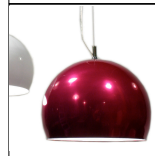

STRATA
Dim: 30 x 10"
All Veneer Finishes
& White Linen
With Diffuser **\$1400.**

SNOWBALL
Dim: 6 x 12"
Watermelon, Orange,
Canary, Lichen, Grey,
Coral, White, Black
Touchswitch **\$450.**

COBBLE
Dim: 6 x 5" Watermelon,
Orange, Canary, Lichen,
Grey, Coral, White, Black
\$275.

COBBLE SCONCE
Dim: 7 x 7" Watermelon,
Orange, Canary, Lichen,
Grey, Coral, White, Black
\$475. \$525. w/ switch

NOVA
Dim: 39 x 39 x 5"
24" Stem Watermelon,
Orange, Canary, Lichen,
Grey, Coral,
White, Black **\$1710.**