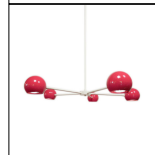

COBBLE SCONCE
Dim: 7 x 7" Watermelon,
Orange, Canary, Lichen,
Grey, Coral, White, Black
\$475. \$525. w/ switch

NOVA
Dim: 39 x 39 x 5"
24" Stem Watermelon,
Orange, Canary, Lichen,
Grey, Coral,
White, Black **\$1710.**