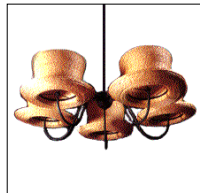

HAT CHANDELIER
34 x 14" Natural $670.