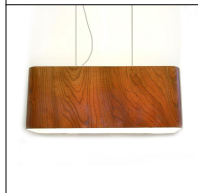

MESA VERDE PENDANT
12 x 12 x 30"
Maple, Cherry, Wengé, Birch,
or Zebrawood / Diffuser
4 - 75 Watt Incandescent $830.
2 - 26 Watt 4-pin CFL $930.
UL Listed