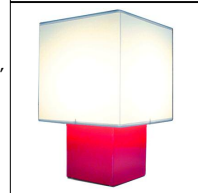

CUBE LAMP
10 x 10 x 16"
With TouchSwitch
& White Linen Shade
Clay, Canary, Orange Lichen,
Watermelon, White
UL Listed $570.